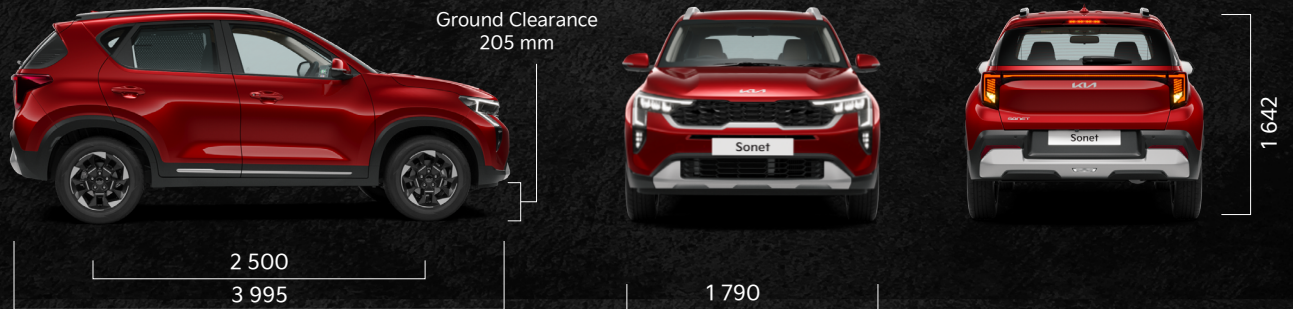

CONVENIENCE	HTE(O) MT	HTK+ MT	HTX AT
Passenger Seatback Upper Pocket	-	0	0
Bench Type Seatback Folding	0	0	0
60:40 Seat Back Split Fold Seats	-	-	0
Front Passenger Adjustable Headrest	0	0	0
Rear Passengers Adjustable Headrest	-	-	0
Rear Door Sun-Shade Curtain	-	0	0
C-Type USB Charger (Front x1 and Rear x2)	0	0	0
Central Locking	0	0	0
Keyless Entry	-	0	0
Remote Engine Start on Smart Key	-	-	0
Smart Key with Push Button Start	-	0	0
Day and Night Rear View Mirror	0	0	0
Electric Adjust Outside Mirror	0	0	0
Electric Folding Outside Mirror	-	0	0
Cruise Control with Manual Speed Limit Assist	-	-	0
Manual Air Conditioner	0	-	-
Fully automatic Air conditioner	-	0	0
Rear AC Vents	0	0	0
Eco Coating	0	0	0
4-Way Power Driver's Seat	-	-	-
Front Ventilated Seats	-	-	0

Dimensions

Please note that the images and illustrations featured in this brochure are for reference purposes only. The actual appearance of the vehicle, including color, features, and specifications, may vary based on model, availability, and regional requirements.

Sole Authorized Distributor for Nepal
Continental Trading Enterprises Pvt. Ltd
Kathmandu : Kia Center, Gairidhara, 01-4426465, 4426475
Toll-Free Number : 9801571037, 18105000123

Dealer Network:

KIA Service

Connected • Adaptive • Responsive • Engage